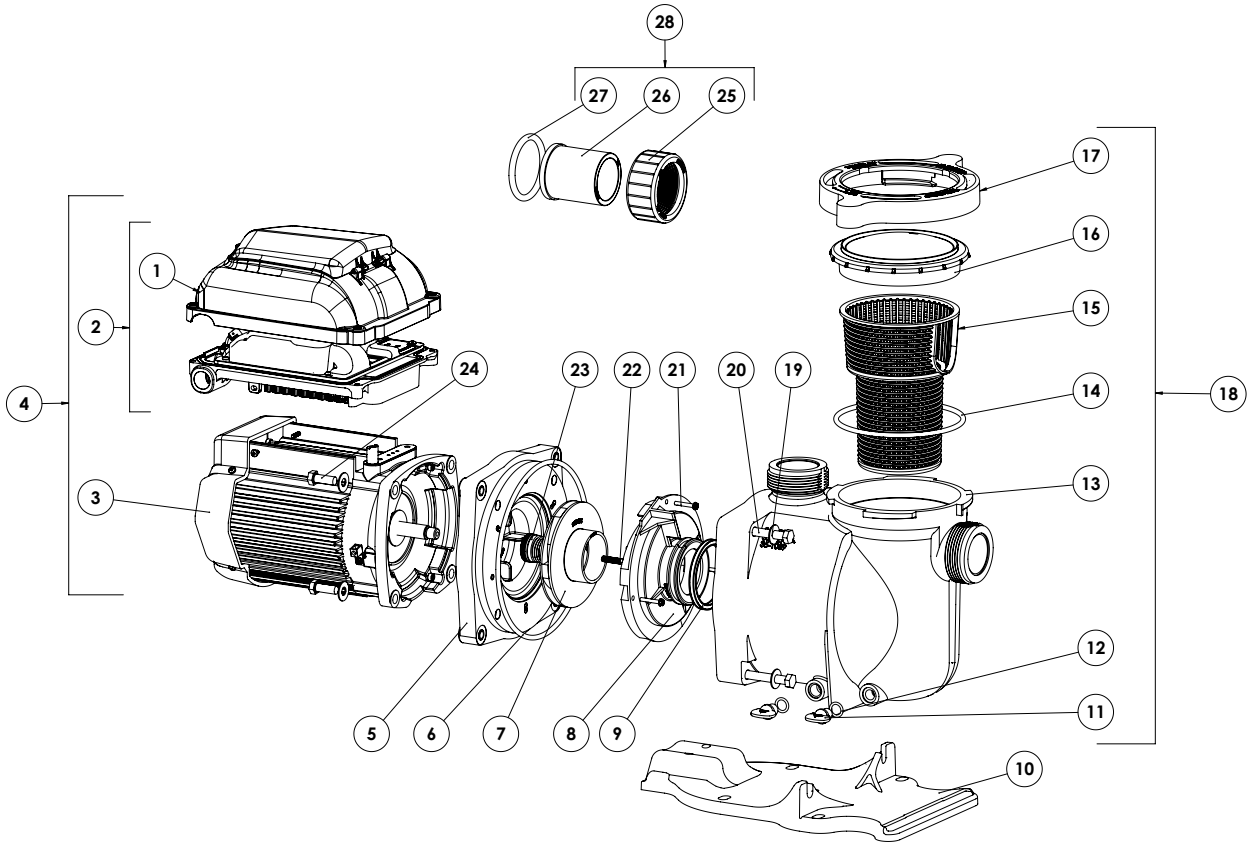

SUPERFLO® VS VARIABLE SPEED PUMP

REPLACEMENT PARTS

Item	Part No.	Description
SUPERFLO VS VARIABLE SPEED PUMP		
1	353123	Drive Cover
2	353127	Drive/Cover Kit
3	353134S	Motor
4	353132S	Motor/Drive Assy
5	356012	Sealplate
6	355619	Sealplate Gasket
7	355086	Impeller
8	355618	Diffuser
9	355030	Diffuser Seal
10	350094	Base
11	071131	Drain Plug
12	192115	O-Ring Drain Plug
13	350089	Volute
14	357255	O-Ring, Lid #2-357
15	355667	Basket

Item	Part No.	Description
16	350091	Lid, See Through
17	350090	Clamp, Cam And Ramp
18	353010	Volute Assembly (Includes Items 11-17)
19	072184	Washer 3/8 In. Ss, 8 Req.
20	355621	Screw 3/8-16 X 2 1/4 Hex Head, 4 Req.
21	355334	Screw #8-32 Hex Washer Head, 3 Req.
22	355389	Screw, Impeller Locking
23	354545S	Seal Set
24	U30-74SS	Hex Head Screw 3/8-16, 4 Req.
25	350092	Nut, 2 Req.
26	350093	Adapter, 2 Req.
27	6020018	O-Ring Adapter #2-226, 2 Req.
28	350157	Superflo Union Kit (Contains 2X Items 26-28)
	353129Z	Kit Dig Input 25' Superflo/ Supermax (Not shown)