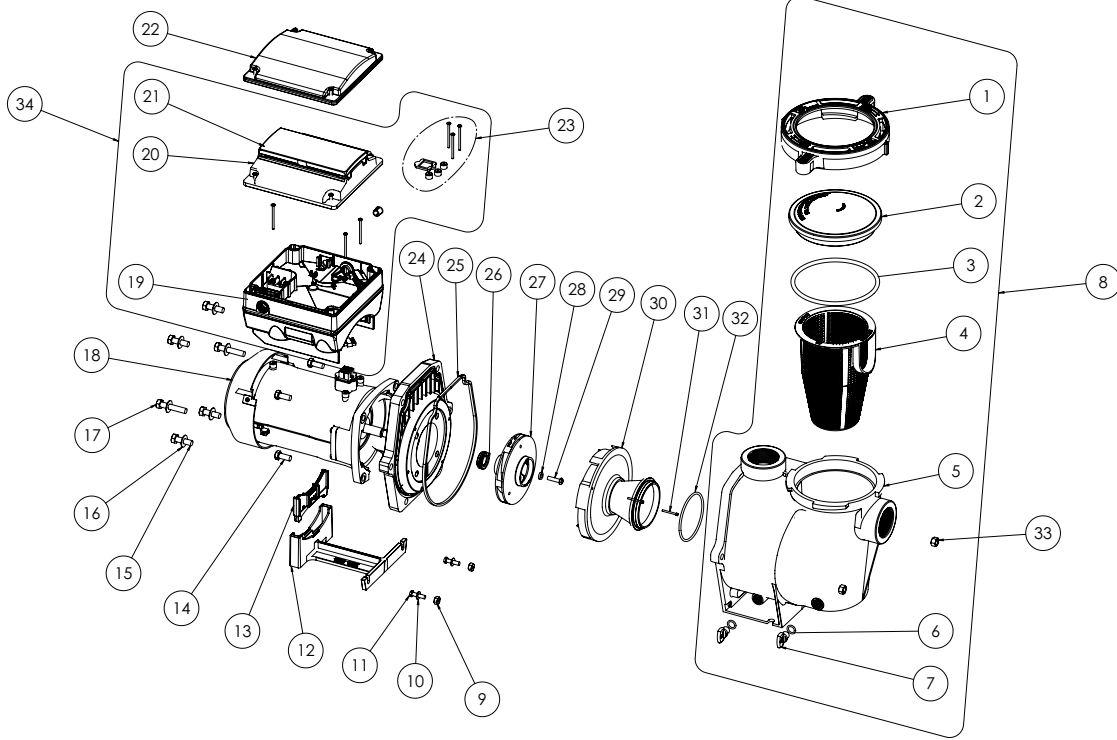

INTELLIFLO® VSF PUMP/INTELLIFLO 2 VST PUMP INTELLIFLO VS PUMP - AFTER 2018

REPLACEMENT PARTS

Item	Part No.	Description	US List	Can. List
INTELLIFLO PUMP				
1	357199	Clamp, Cam and Ramp	50.23	60.36
2	357151	See-through Lid	37.81	45.43
3	350013	Lid O-Ring	3.25	3.91
4	070387	Strainer Basket	20.26	24.34
5	350015	Volute WF	240.42	288.89
6	192115	O-Ring 112 for Drain Plug (Qty 2)	1.32	1.59
7	071131	Drain Plug WF (Qty 2)	6.48	7.79
8	357243	Volute Kit (Contains items #1-7)	503.09	604.51
9	071406	Nut 1/4-20 Hex SS (Qty 2)	1.62	1.95
10	072186	Washer, Flat 1/4" ID x 5/8" OD (Qty 2)	CALL	CALL
11	071657	Screw 1/4-20 x 1" Hex Cap SS (Qty 2)	1.62	1.95
12	070927	Foot WF	40.39	48.53
13	070929	Foot Insert WFE Pump Motor Support	20.26	24.34
14	070429	Bolt, Hex Head 3/8-16 x 1.25" (Qty 4)	2.89	3.47
15	072184	Washer, Flat 3/8" ID x 7/8 OD (Qty 6)	1.62	1.95
16	070430	Bolt, Hex Head 3/8-16 x 1.25" (Qty 4)	2.64	3.17
17	070431	Bolt, Hex Head 3/8-16 x 2" (Qty 2)	2.89	3.47
18	350305S	Motor, 3.2 kW 10 Pole	CALL	CALL
19	356880Z	Drive (VSF model)	CALL	CALL
19	356878Z	Drive (2VST and VS models)	CALL	CALL
20	357527Z	Keypad Assembly Kit (Contains item #21)	359.72	432.24
21	400100	Keypad Cover	228.11	274.10
22	356904Z	Keypad Relocation Kit (Contains Keypad Relocation cable and Blank Drive Cover)	78.19	93.95