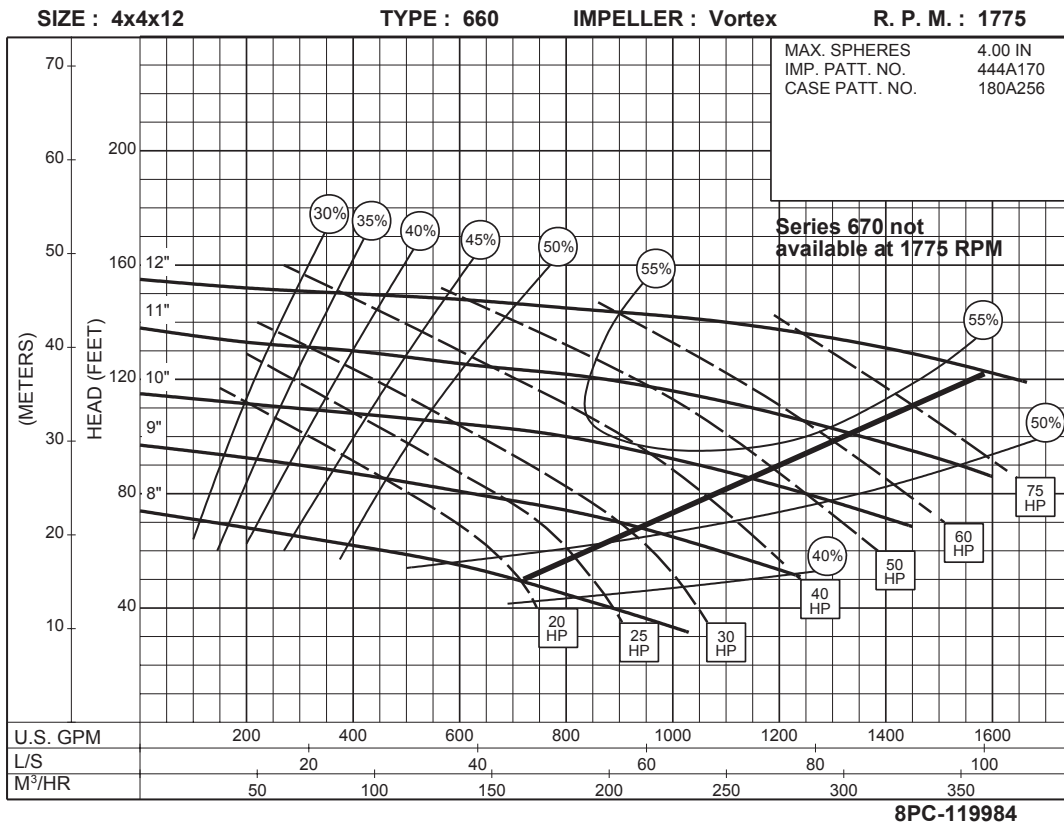

4 x 4 x 12 SERIES 660 VORTEX IMPELLER