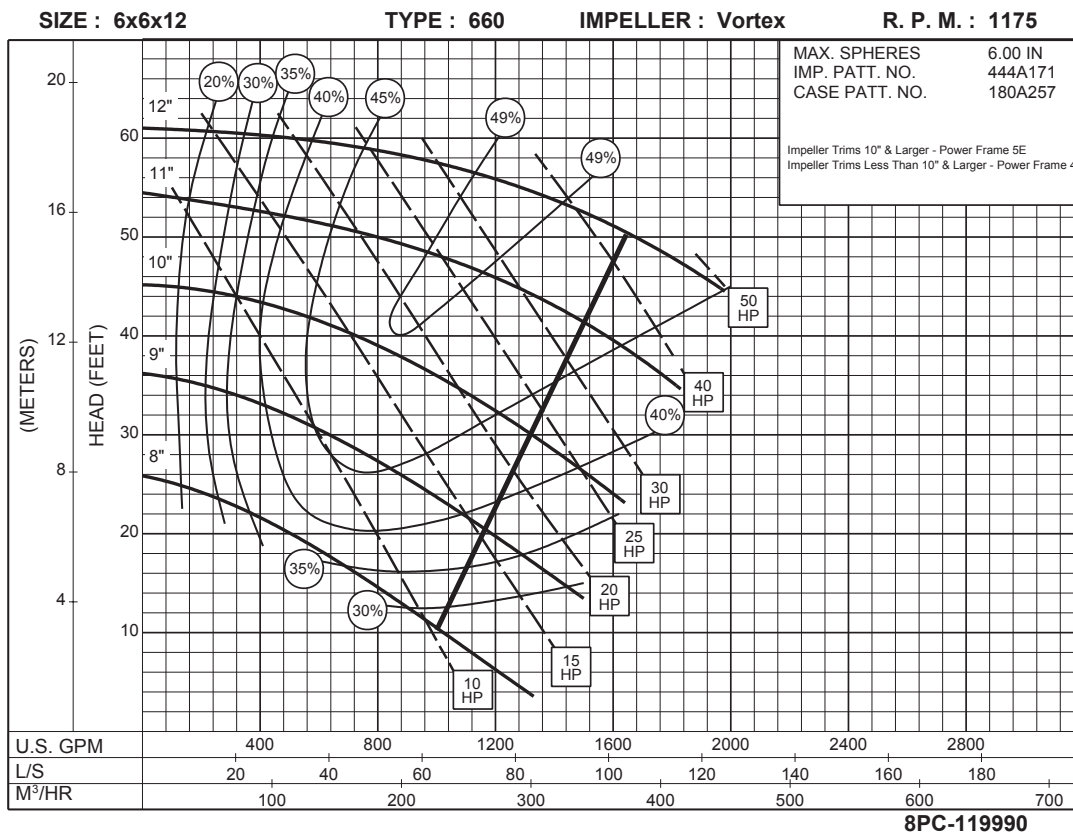

6 x 6 x 12 SERIES 660 VORTEX IMPELLER

1775
RPM

1175
RPM