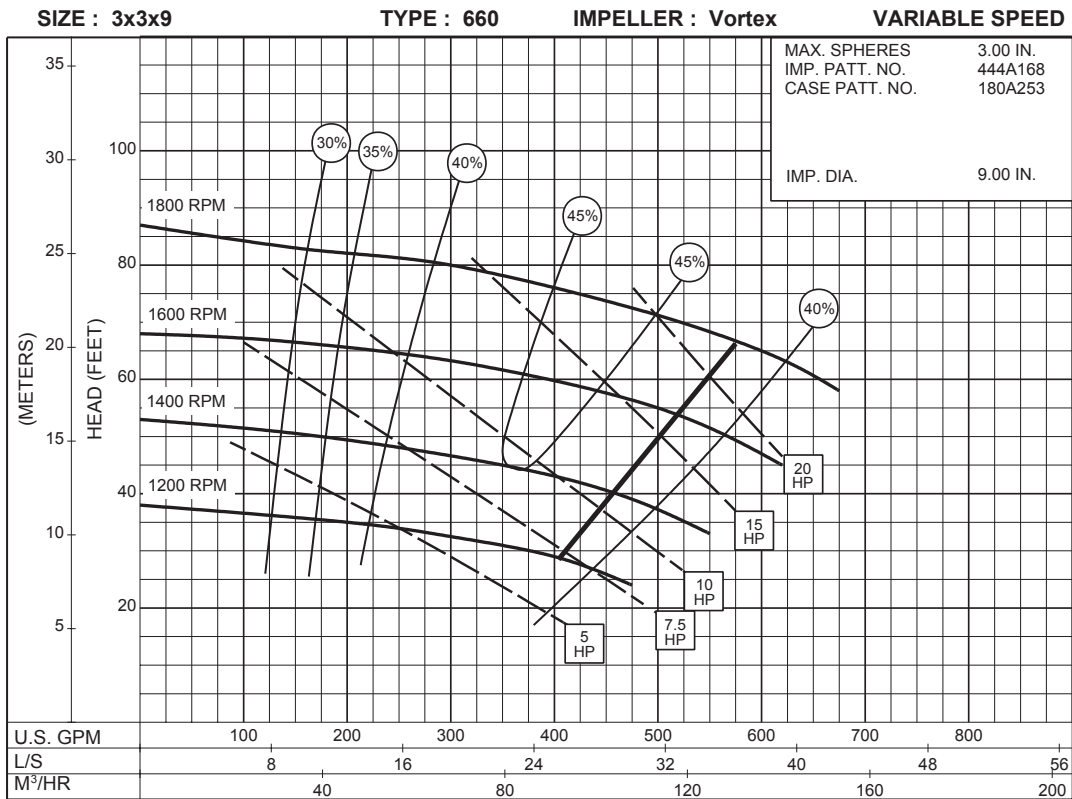

3 x 3 x 9 SERIES 660

ENCLOSED IMPELLER

**1800
TO
1200
RPM**

8PC-119972