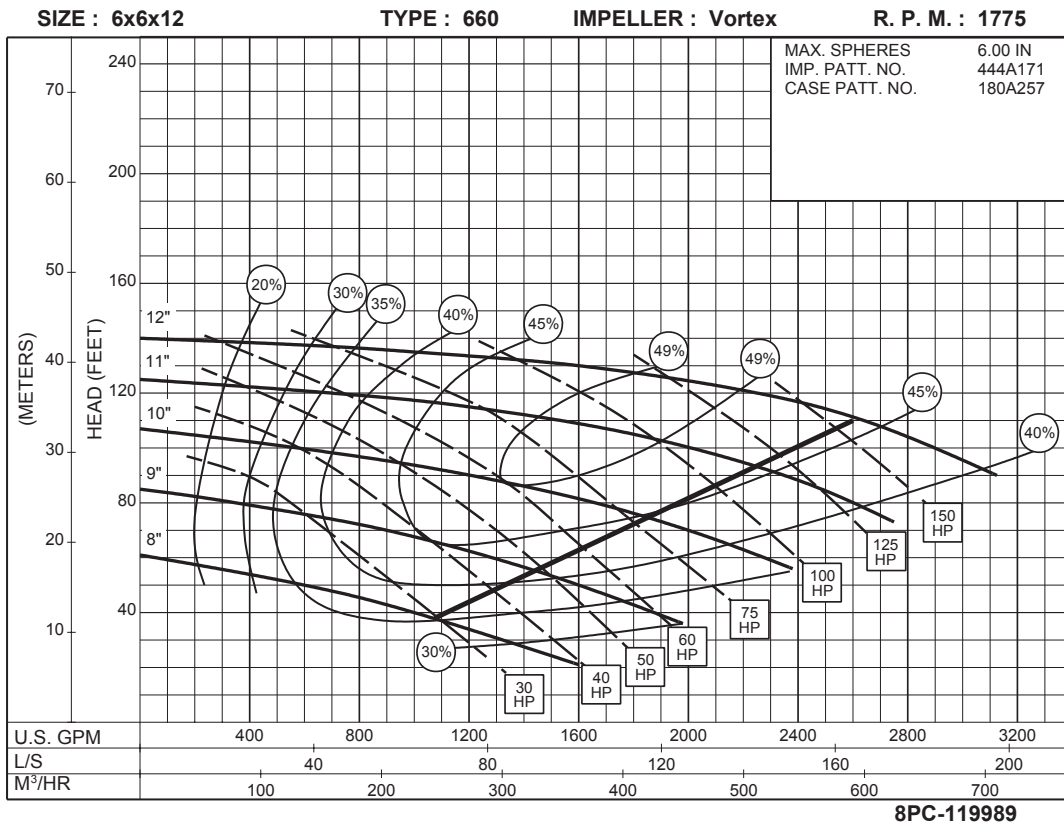

6 x 6 x 12 SERIES 660 VORTEX IMPELLER

1775
RPM